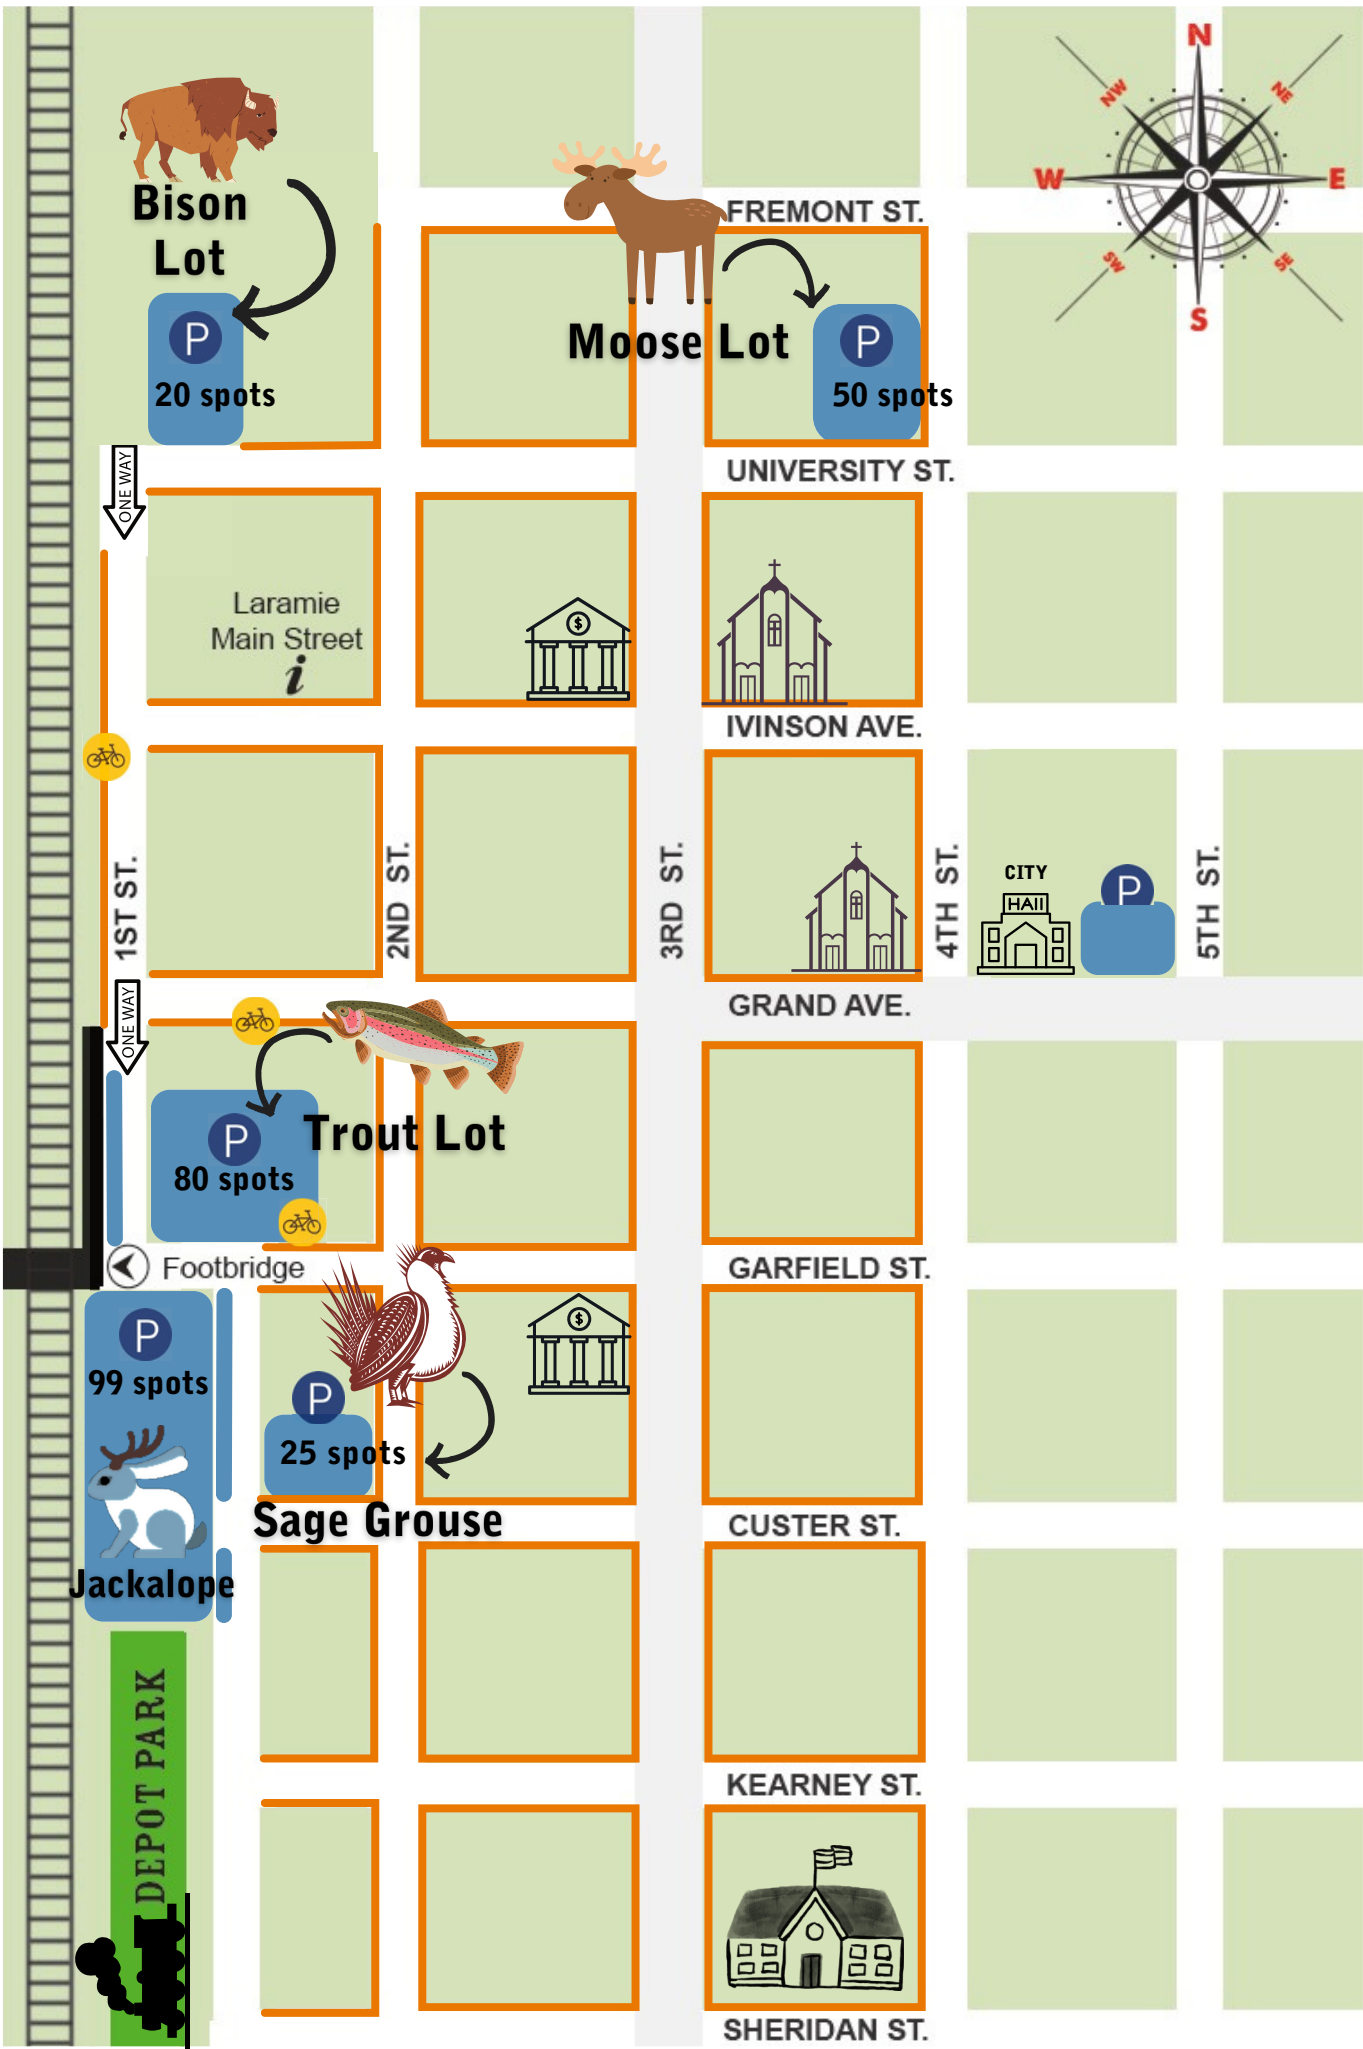

DOWNTOWN LARAMIE PARKING MAP

KEY

 All Day Parking

 2 Hour Parking